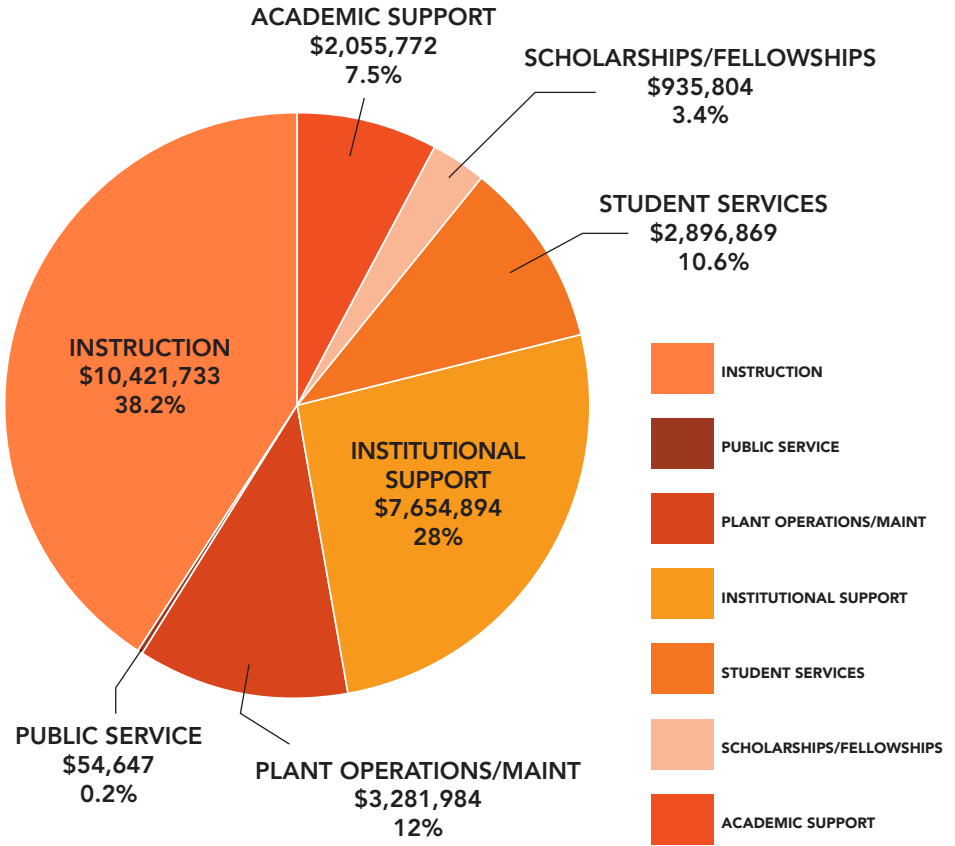

EXPENDITURES BY PROGRAM

FISCAL YEAR 2019-2020