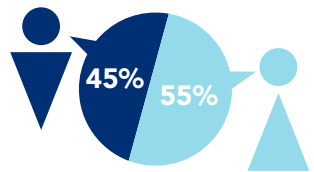

1% ARE
INTERNATIONAL

HOUSING OCCUPANCY

COLLEGE-WIDE GENDER

GRADUATION

AVERAGE AGE OF STUDENTS

OUR FOUNDATION

HAD ASSETS TOTALLING
\$23,998,957.18
AS OF JUNE 2020

\$80,000
IN NEW ENDOWMENTS &
\$120,670
ADDED TO EXISTING
ENDOWMENTS