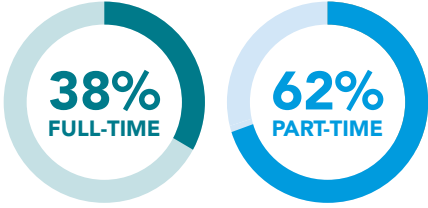

OUR STUDENTS

FALL 2019 SEMESTER ENROLLMENT

2856
TOTAL HEADCOUNT