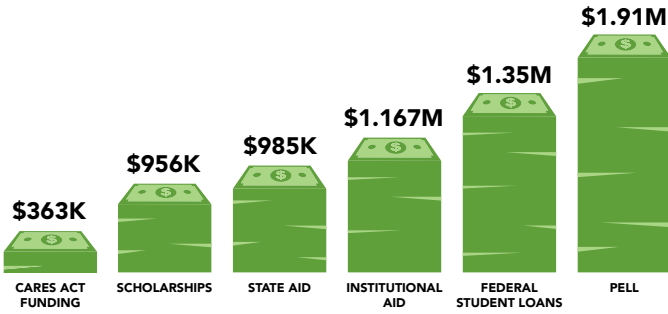

SCHOLARSHIPS & FINANCIAL AID