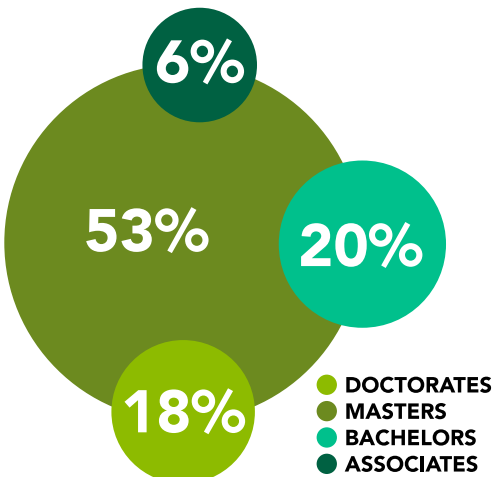

ACCREDITATION:

Western is an accredited institution in good standing with the Higher Learning Commission (HLC) of the North Central Association.

SCHOLARSHIPS & FINANCIAL AID

12:1

FACULTY & PROFESSIONAL STAFF DEGREES

EXPENDITURES BY PROGRAM

FISCAL YEAR 2019-2020

Connect with Western!

Want to know more about the College's events, sports, speakers, enrichment classes, performing arts and more?

Stay Connected!
 Download the new Mustang Connections App. Search your app store on your phone for Mustangs RS or Mustang Connections.